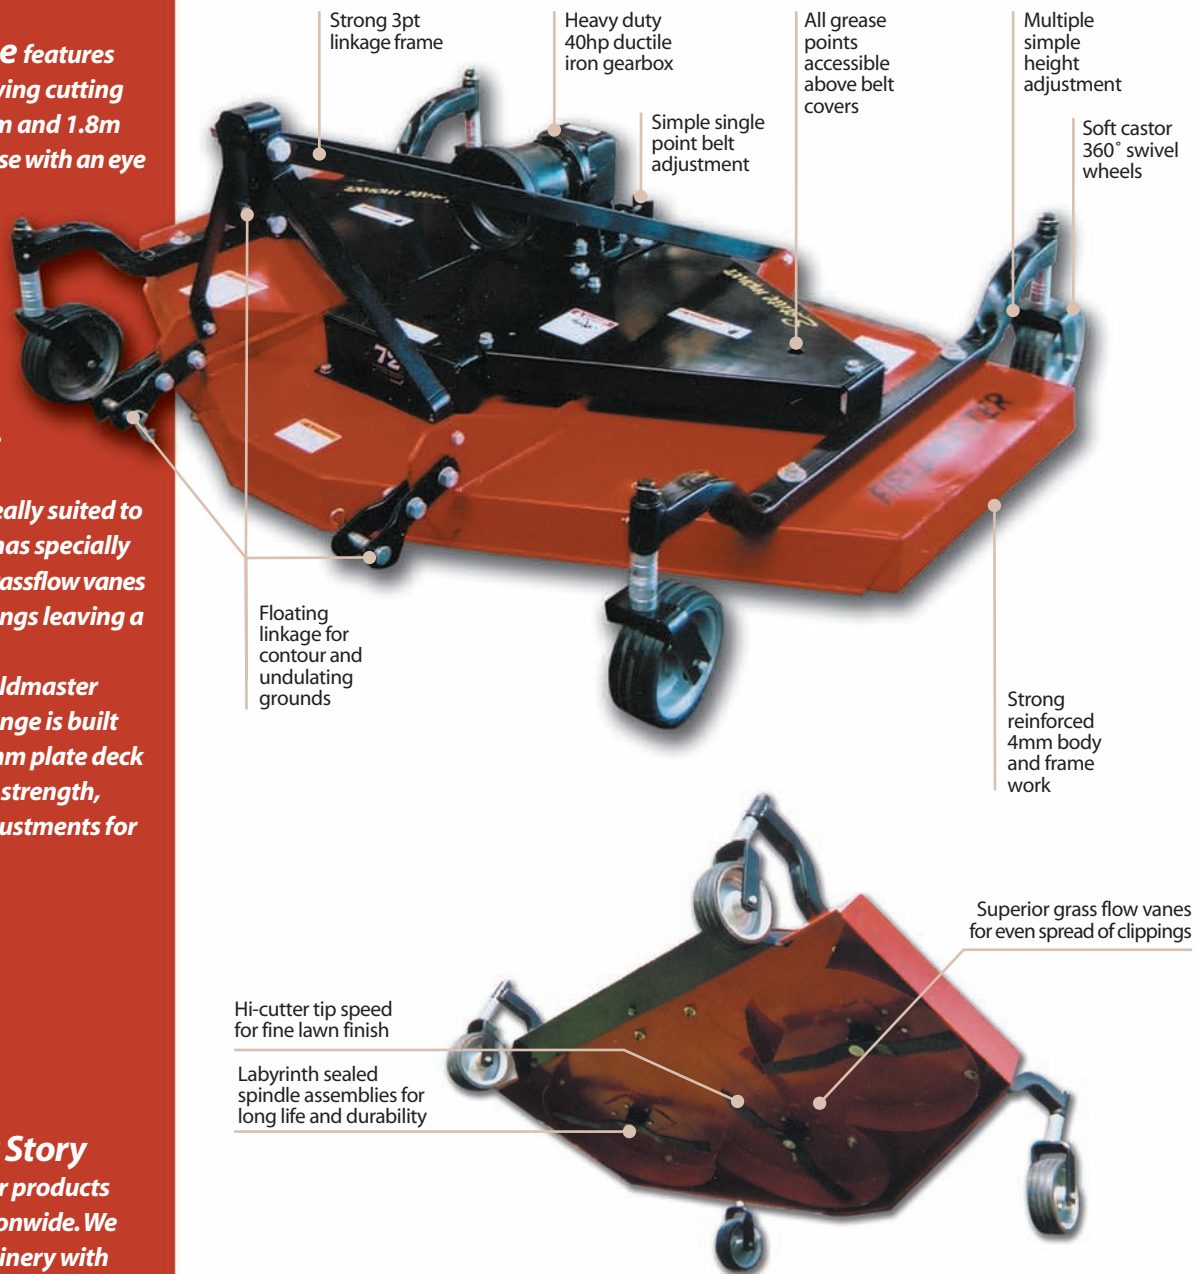

SPECIFICATIONS

The Estate Range features three models with varying cutting widths from 1.2m, 1.5m and 1.8m especially suited to those with an eye for a manicured finish. The Estate Range is at home on large country lawns, at golf clubs, camping grounds, small schools, stud stock premises or on lifestyle blocks.

The Estate Range is ideally suited to 15-40hp tractors and has specially designed underbody grassflow vanes to evenly spread clippings leaving a smooth sward.

In common with all Fieldmaster products the Estate Range is built tough and features 4mm plate deck and 10mm gussets for strength, together with easy adjustments for fine finish.

The Fieldmaster Story
Since 1955 Fieldmaster products have been trusted nationwide. We build innovative machinery with our customers in mind – smarter gear to make your work easier. We stand behind all our products, so if you have a problem, we fix it – that's smarter care.

FIELDMASTER®
68 ADAMS DRIVE, PO BOX 158,
PUKEKOHE 2340, NEW ZEALAND
PHONE 09 237-1500, FAX 09 239 0672